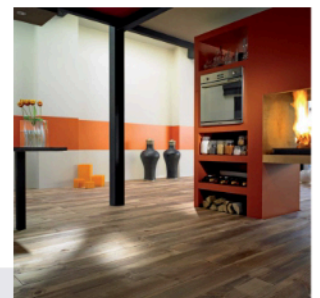

“A warm and elegant material that helps you create a relaxing atmosphere at home.”

GROUPE LAPROM made in wood Laprom invites you to explore a new world where wood, through its warm tones, sweet and subtle lines, reinvents the notion of design. We offer a wide range of colors and finishes, from maritime pine and oak, which adapt to the most refined tastes in terms of home design and lifestyle.

Product description

Width: 170 mm
 Length: 2000 mm
 Thickness: 21 mm
 Essence: maritime pine
 Nut & feder on all sides

Example of use

The maritime pine panel is an excellent insulator against cold and heat, but especially the most modern deco idea of the moment. Thanks to the multiple styles available, you can decorate a wide variety of interiors. The great advantage of this product is that it has Nut & Feder on all 4 sides.